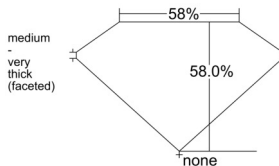

GIA®

FACSIMILE

GIA REPORT 2544532176

Verify this report at GIA.edu

GIA NATURAL DIAMOND DOSSIER®

January 30, 2026
GIA Report Number 2544532176
Shape and Cutting Style ..... Heart Brilliant
Measurements ..... 5.45 x 6.25 x 3.62 mm

GRADING RESULTS

Carat Weight ..... 0.70 carat
Color Grade ..... G
Clarity Grade VVS1

ADDITIONAL GRADING INFORMATION

Polish ..... Excellent
Symmetry ..... Excellent
Fluorescence ..... None
Clarity Characteristics ..... Pinpoint, Feather
Inscription(s): GIA 2544532176

PROPORTIONS

Profile not to actual proportions

GRADING SCALES

GIA COLOR SCALE		GIA CLARITY SCALE	
COLORLESS	D	VERY VERY SLIGHTLY INCLUDED	FLAWLESS
	E		INTERNALLY FLAWLESS
	F		VVS₁
	G		VVS₂
	H		VS₁
	I		VS₂
	J		SI₁
	K		SI₂
	L		I₁
	M		I₂
NEAR COLORLESS	N	SLIGHTLY INCLUDED	I₃
	O		
	P		
	Q		
FAINT	R		
	S		
	T		
	U		
VERT LIGHT	V		
	W		
	X		
	Y		
LIGHT	Z